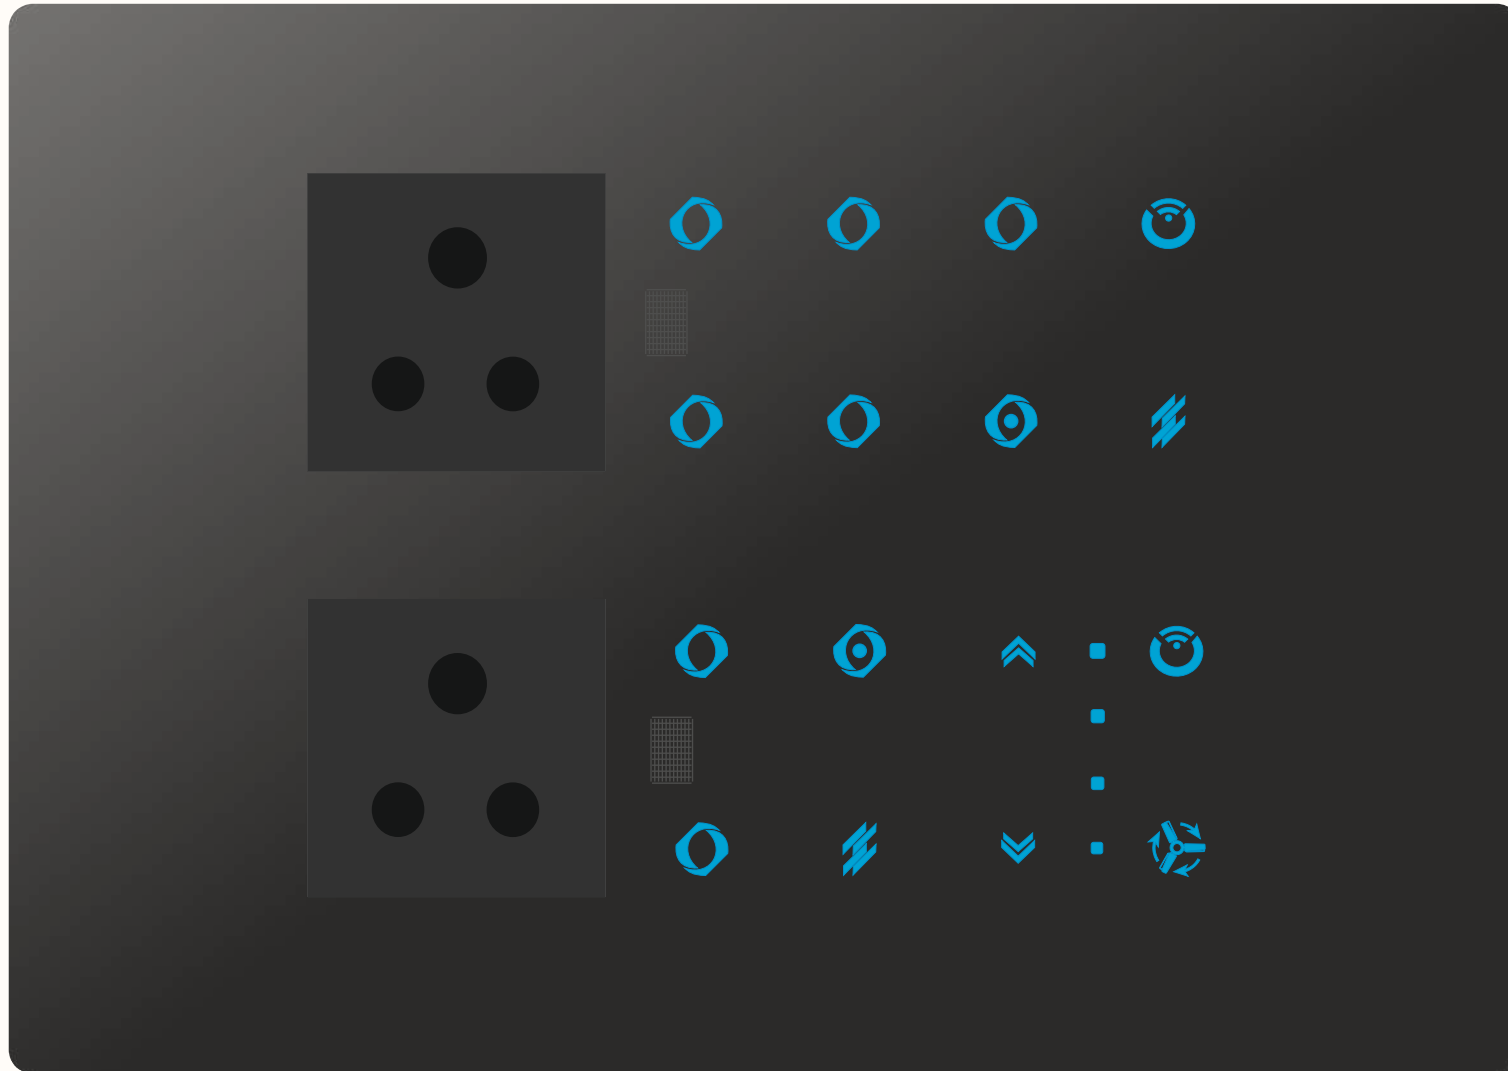

ARMET 11 SWITCH 1 FAN 2 MASTER 2 SOCKET (12 MOD)

9 SWITCH 10 AMP WITH 2 -2WAY SWITCH AND 2 SWITCH 24 AMP 1 FAN WITH REGULATOR AND 2 MASTER

MATERIAL -TOUGHEN GLASS