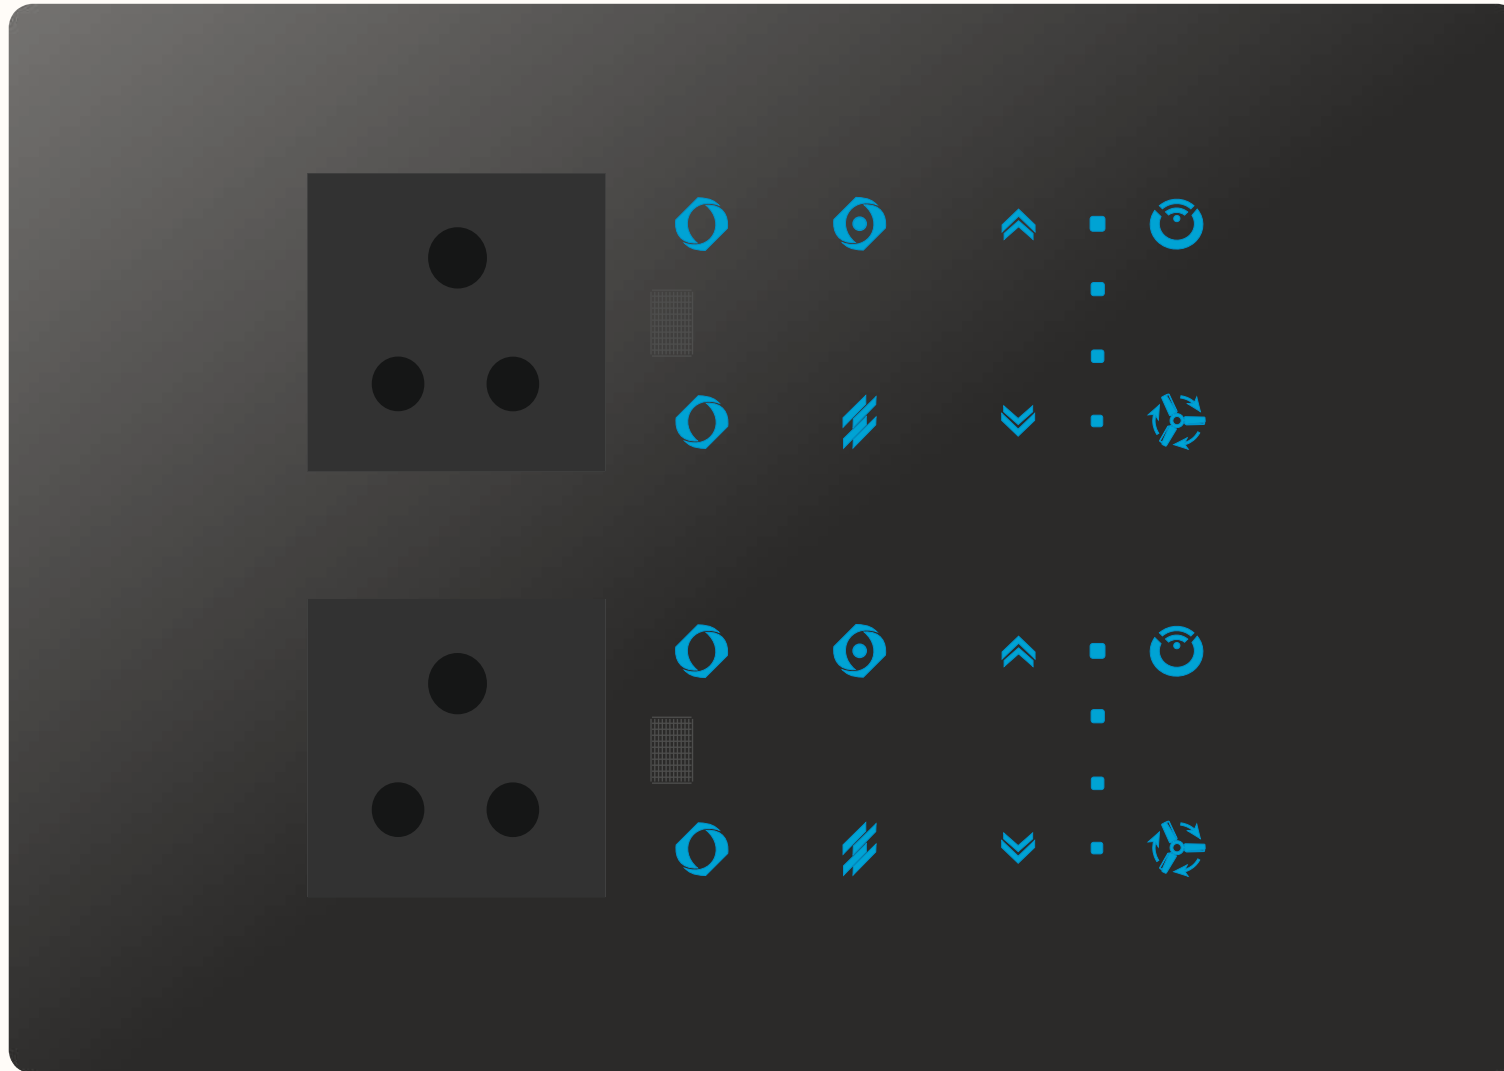

ARMET 8 SWITCH 2 FAN 1 MASTER 2 SOCKET (12 MOD)

6 SWITCH 10 AMP WITH 2 -2WAY SWITCH AND 2 SWITCH 24 AMP 2 FAN WITH REGULATOR AND 2 MASTER

MATERIAL -TOUGHEN GLASS