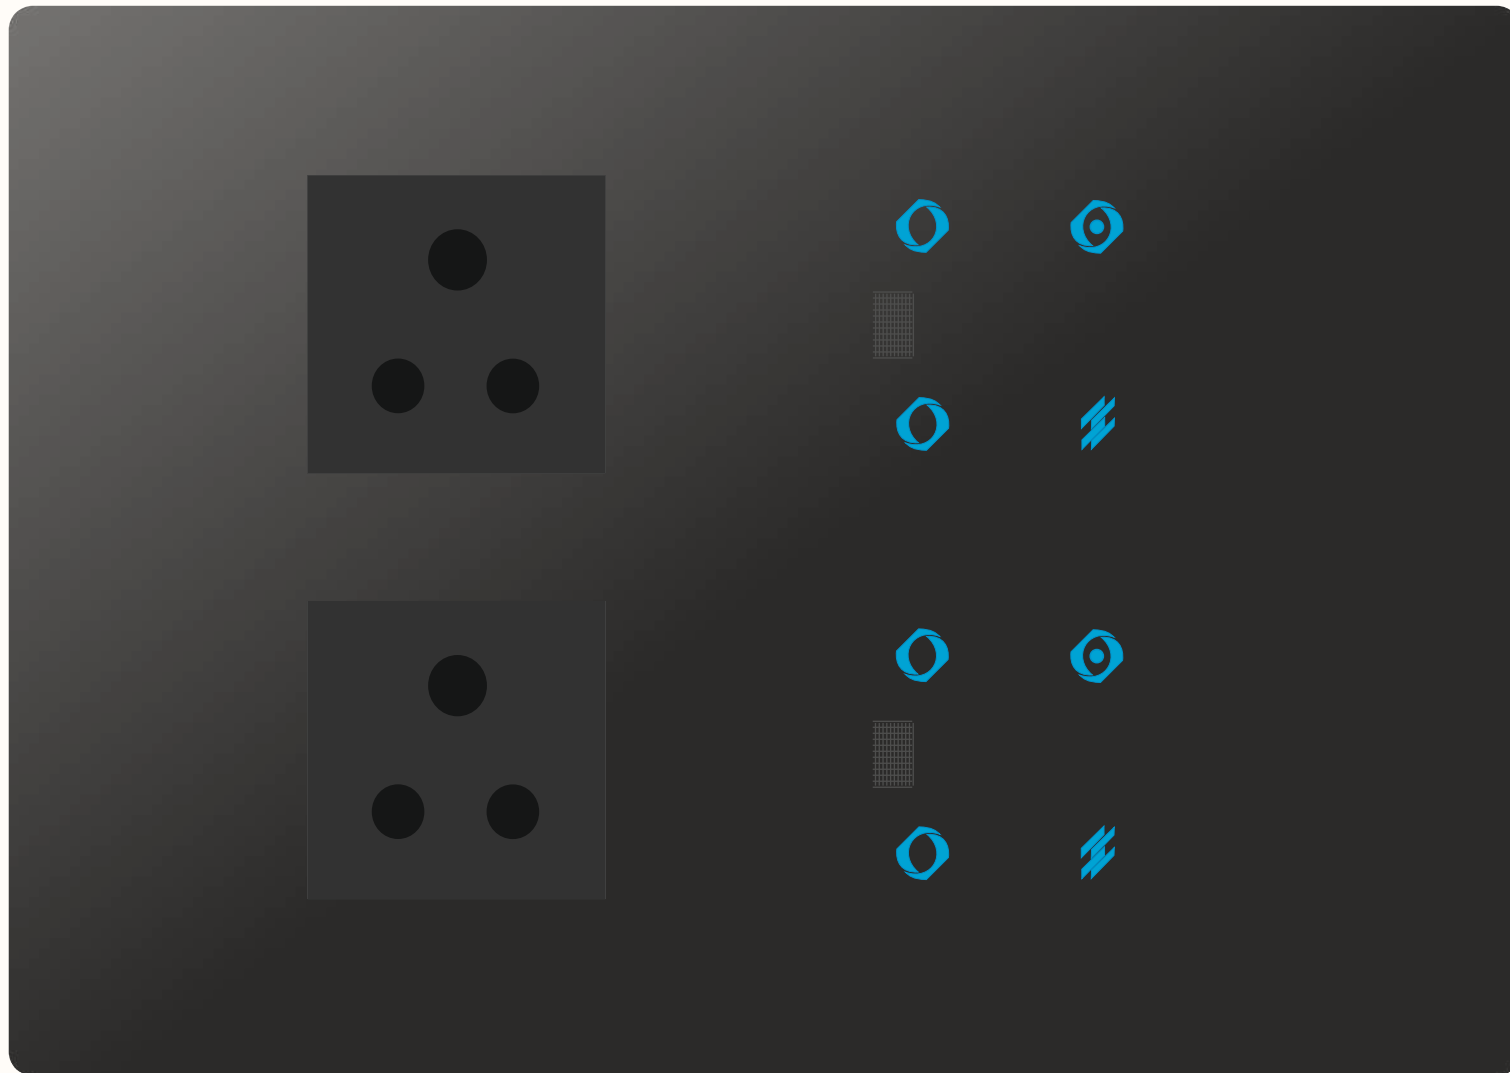

MATERIAL -TOUGHEN GLASS

ARMET 8 SWITCH (12 MOD)

6 SWITCH 10 AMP WITH 1- 2WAY SWITCH AND 2 SWITCH 24 AMP

MATERIAL -TOUGHEN GLASS

ARMET 8 SWITCH 2 SOCKET (12 MOD)

6 SWITCH 10 AMP WITH 1- 2WAY SWITCH AND 2 SWITCH 24 AMP