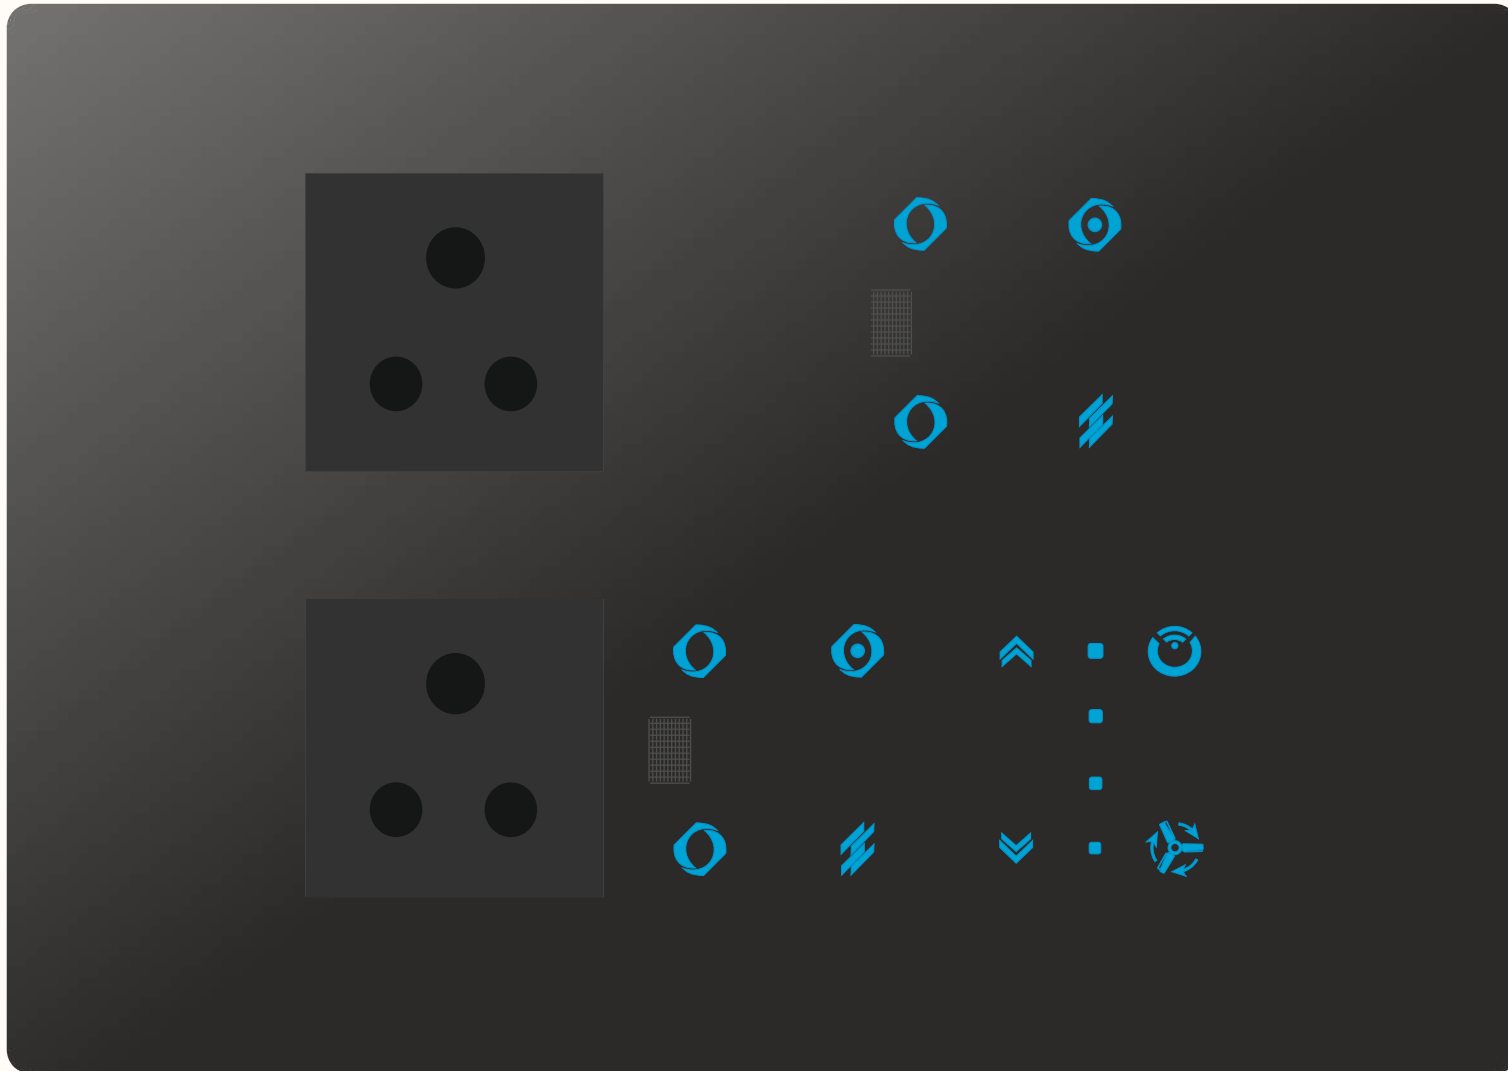

MATERIAL -TOUGHEN GLASS

ARMET 8 SWITCH 1 FAN 1 MASTER (12 MOD)

6 SWITCH 10 AMP WITH 2 -2WAY SWITCH AND 2 SWITCH 24 AMP 1 FAN WITH REGULATOR AND 1 MASTER

MATERIAL -TOUGHEN GLASS

ARMET 8 SWITCH 1 FAN 1 MASTER 2 SOCKET (12 MOD)