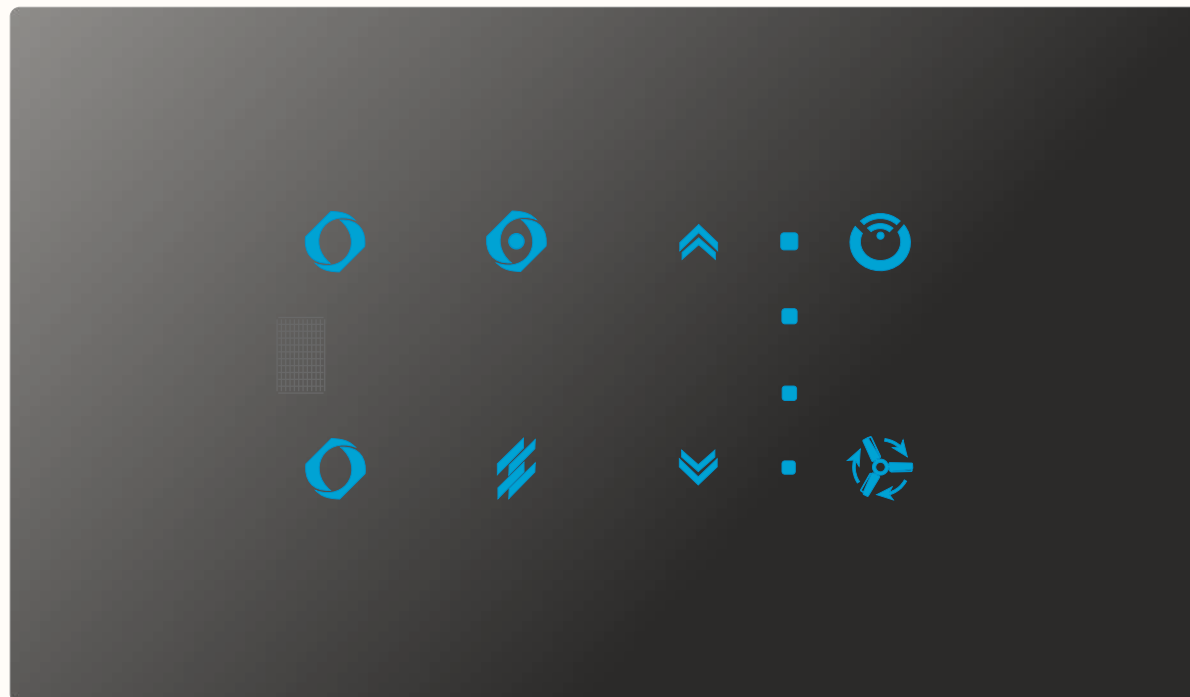

WI-FI ENABLED PRODUCTS

ARMET 4 SWITCH 1 FAN 1 MASTER (4 MOD)

3 SWITCH 10 AMP WITH 1- 2WAY SWITCH AND 1 SWITCH 24 AMP WITH
1 MASTER SWITCH AND 1 FAN WITH REGULATOR

MATERIAL -TOUGHEN GLASS