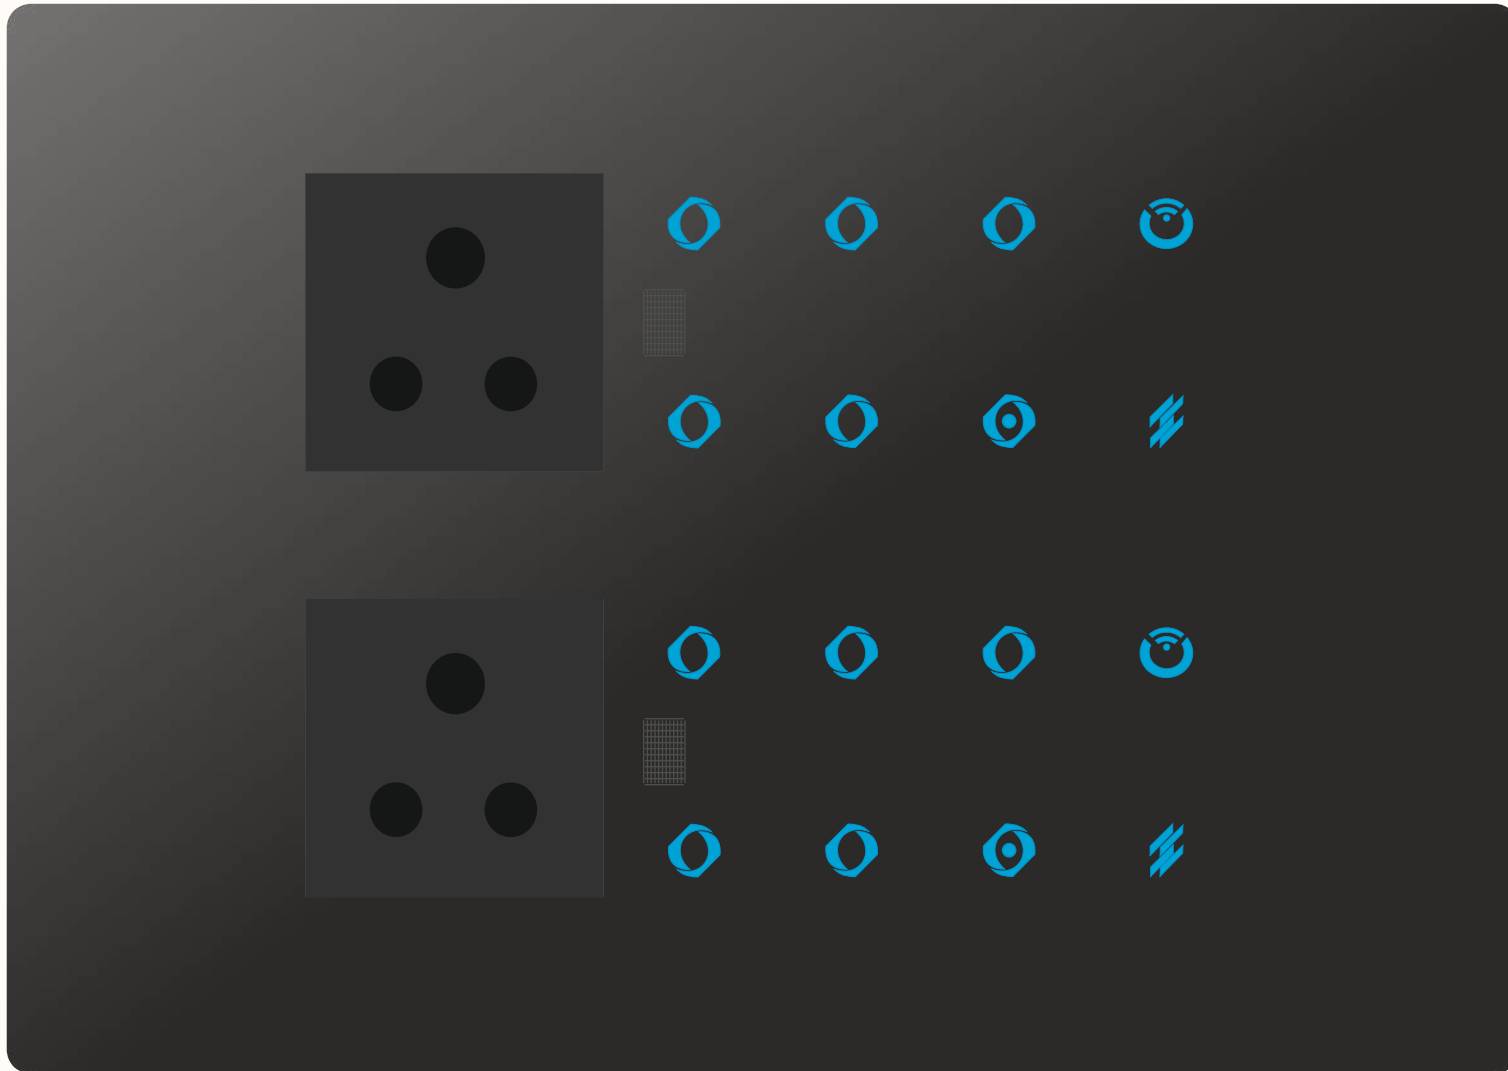

MATERIAL -TOUGHEN GLASS

ARMET 11 SWITCH 1 FAN 2 MASTER 2 SOCKET (12 MOD)

9 SWITCH 10 AMP WITH 2 -2WAY SWITCH AND 2 SWITCH 24 AMP 1 FAN WITH REGULATOR AND 2 MASTER

MATERIAL -TOUGHEN GLASS

ARMET 14 SWITCH 2 MASTER 2 SOCKET (12 MOD)