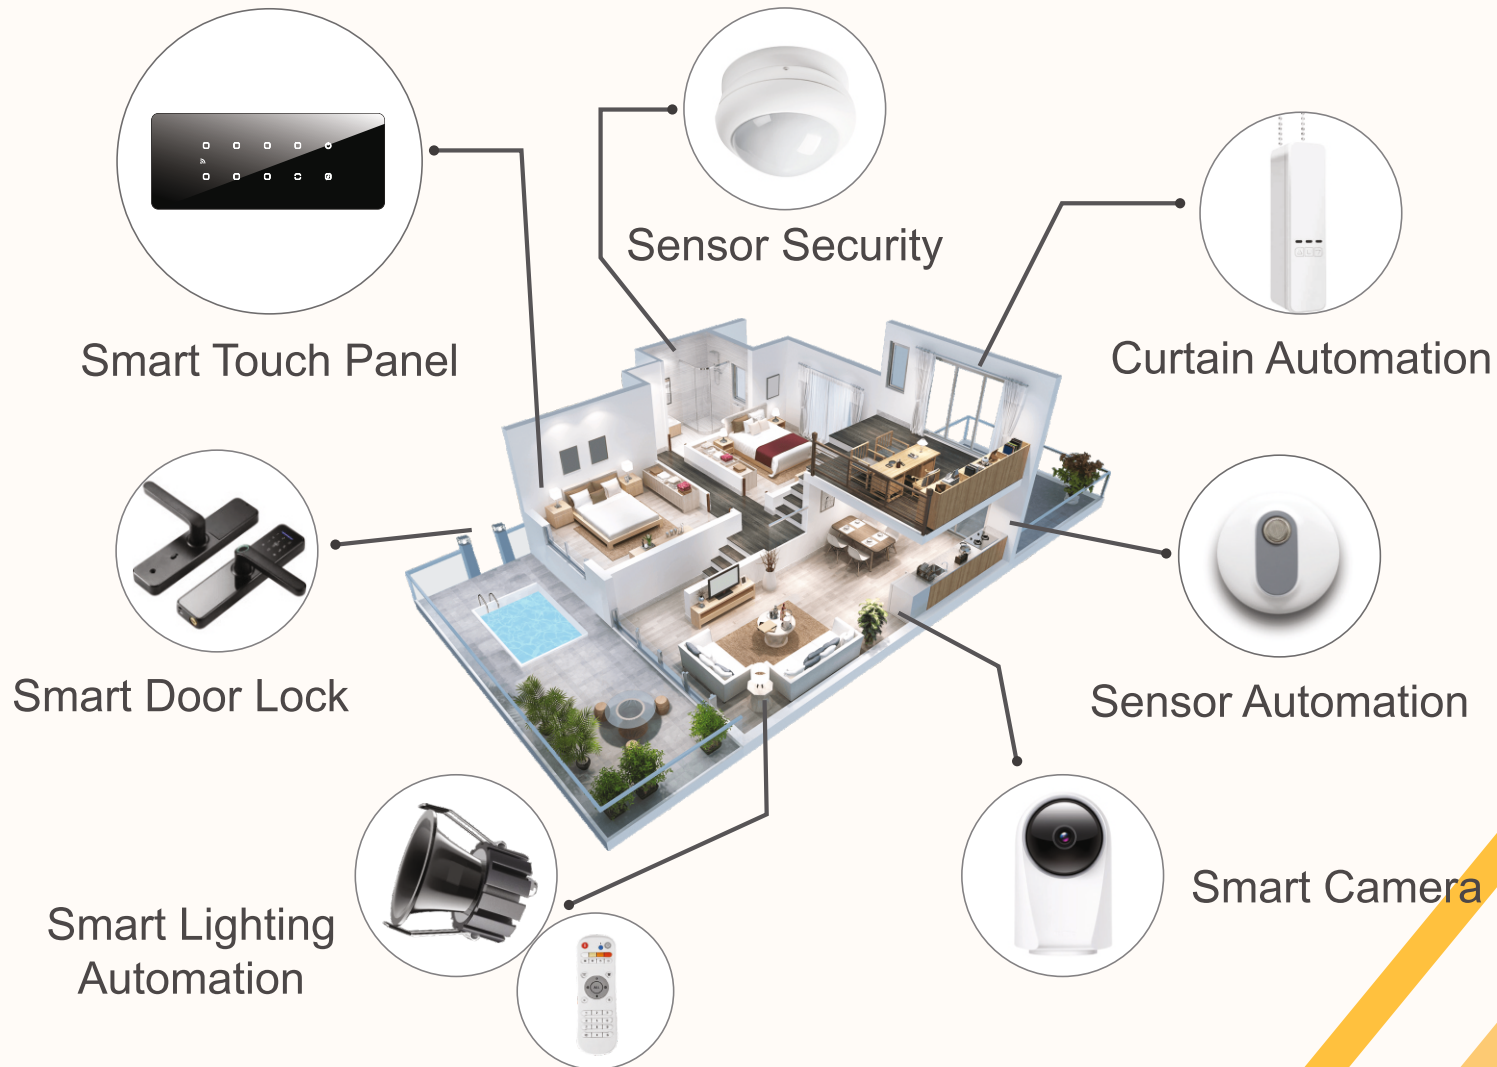

ARMET®

Industries