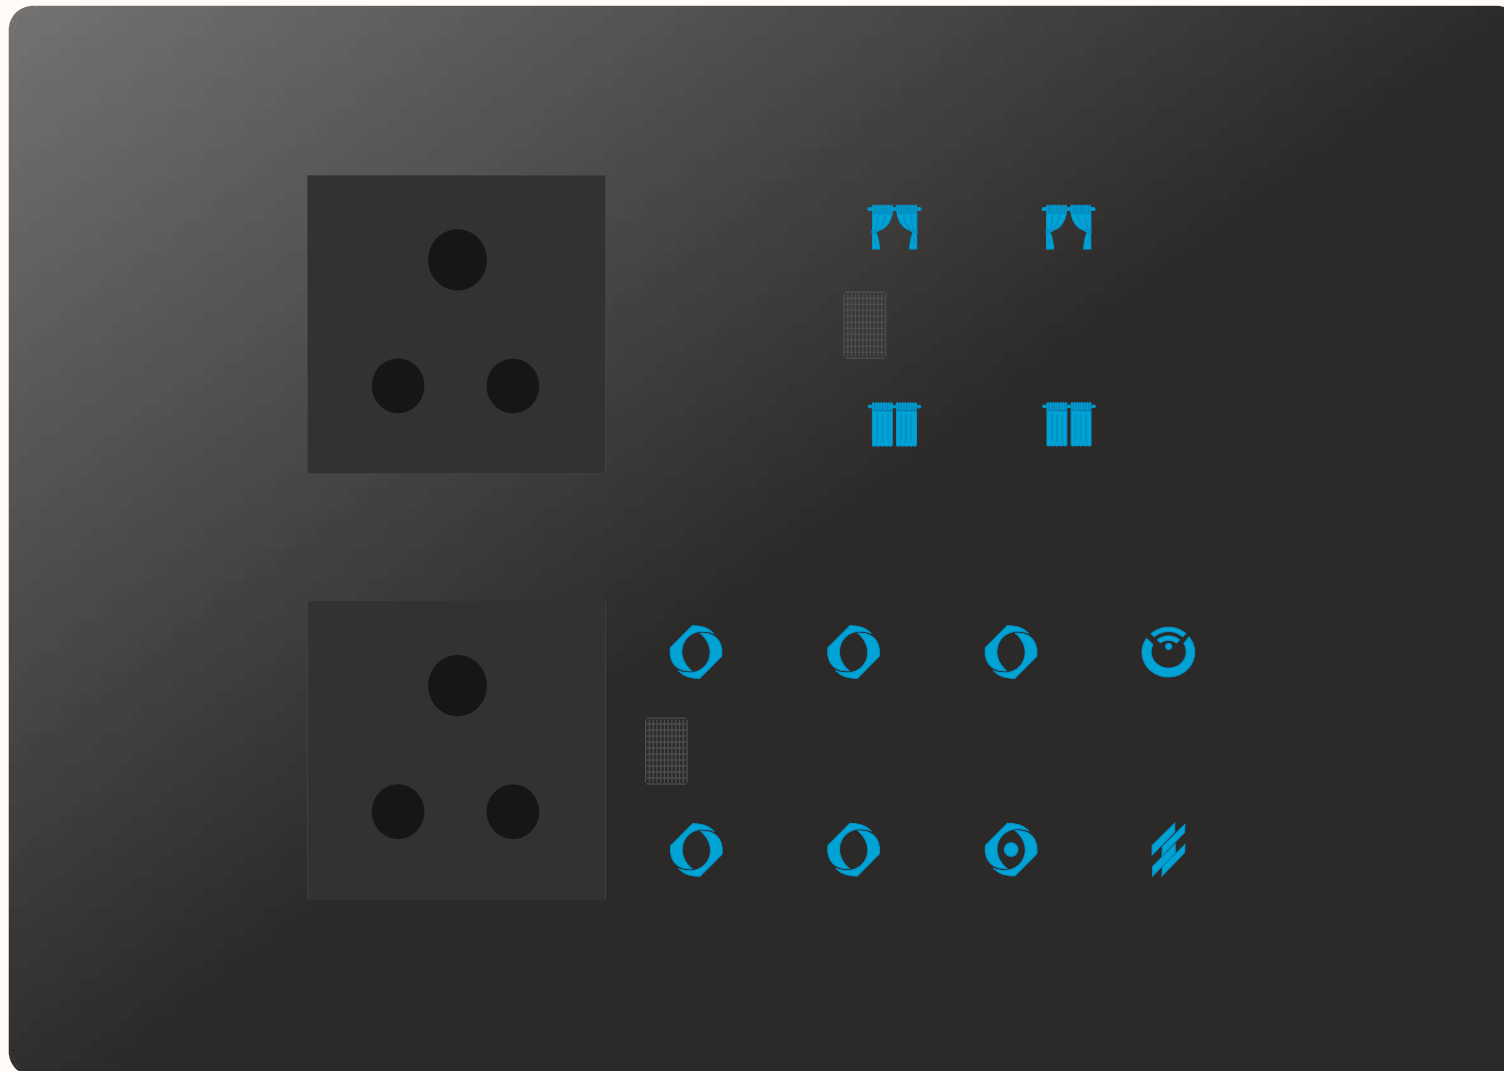

ARMET 7 SWITCH 1 MASTER 2 CURTAIN 2 SOCKET (12 MOD)

6 SWITCH 10 AMP WITH 1 -2WAY SWITCH AND 1 SWITCH 24 AMP 1 MASTER 2 CURTAIN

MATERIAL -TOUGHEN GLASS