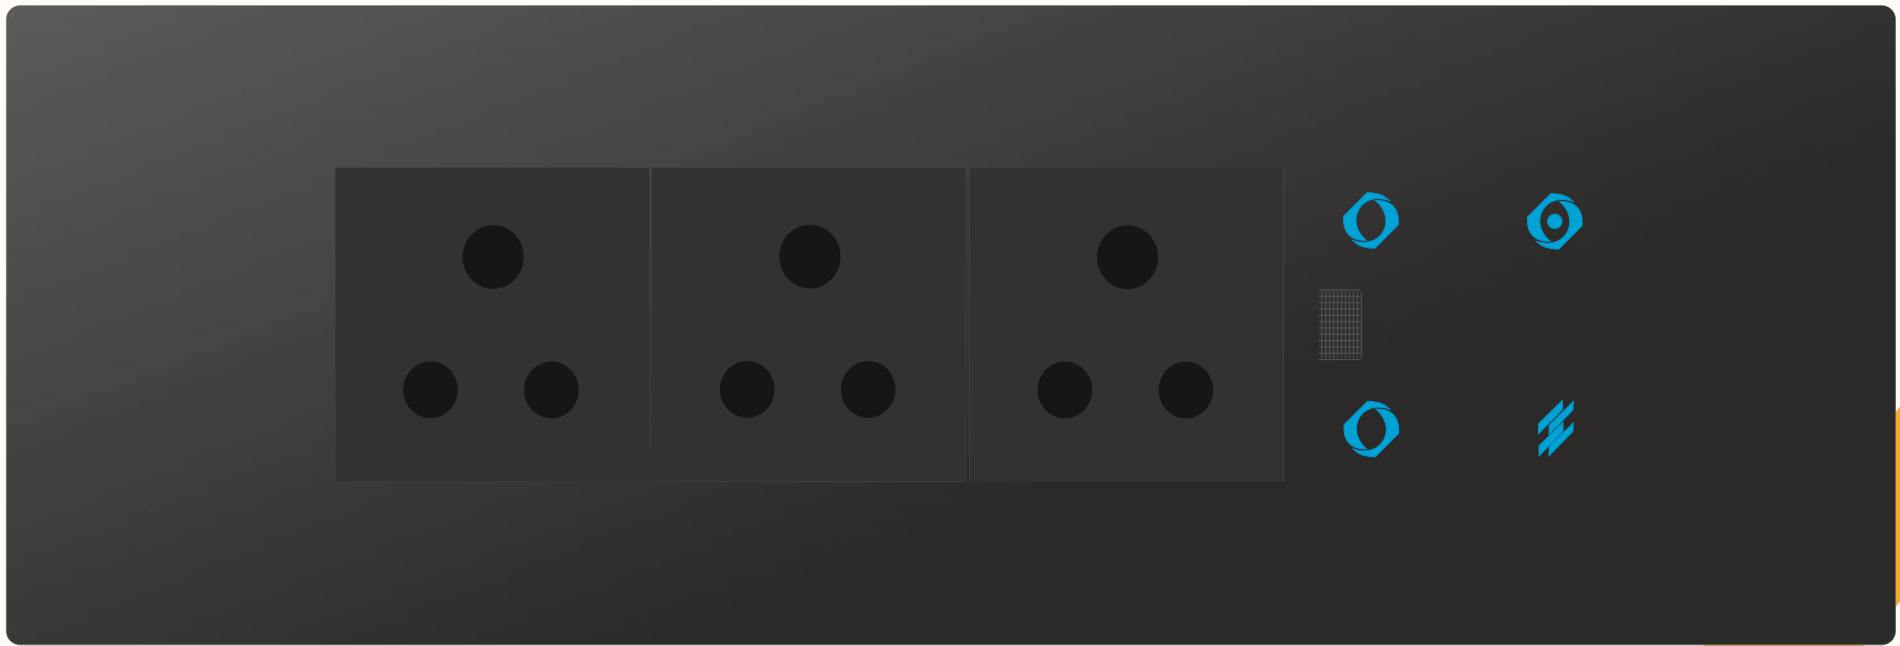

ARMET 4 SWITCH 1 SOCKET (8 MOD)

3 SWITCH 10 AMP WITH 1- 2WAY SWITCH AND 1 SWITCH 24 AMP

MATERIAL -TOUGHEN GLASS

ARMET 4 SWITCH 2 SOCKET (8 MOD)

3 SWITCH 10 AMP WITH 1- 2WAY SWITCH AND 1 SWITCH 24 AMP

MATERIAL -TOUGHEN GLASS