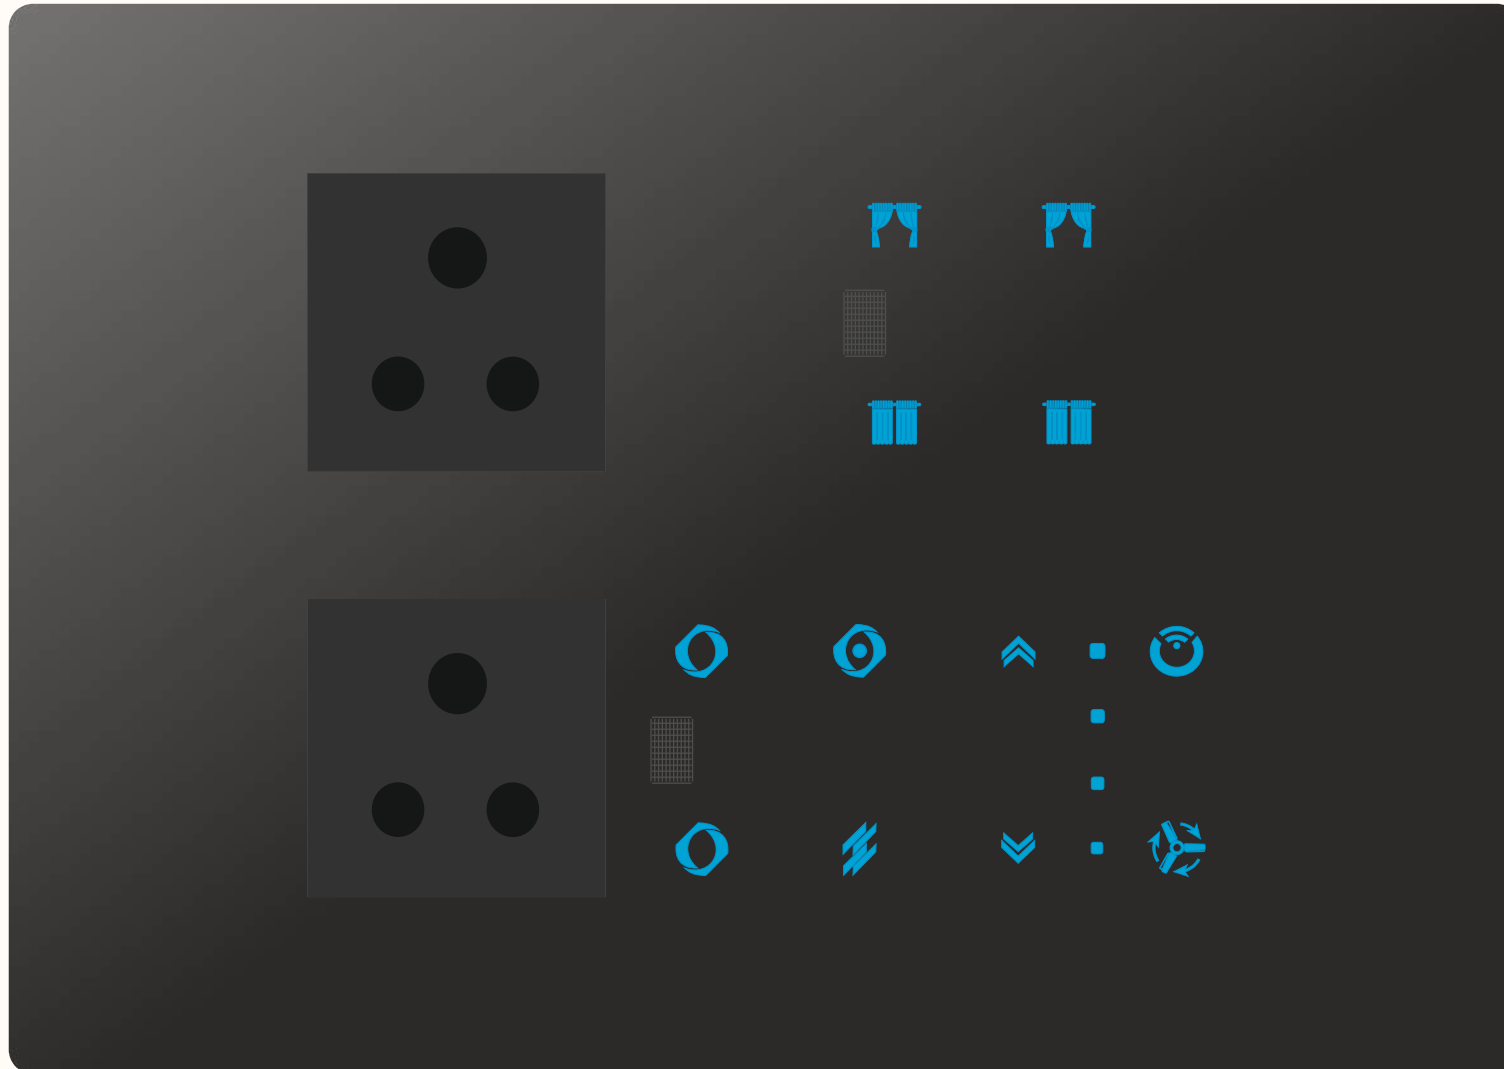

ARMET 4 SWITCH 1 FAN 1 MASTER 2 CURTAIN 2 SOCKET (12 MOD)

3 SWITCH 10 AMP WITH 1 -2WAY SWITCH AND 1 SWITCH 24 AMP 1 FAN WITH REGULATOR AND 1 MASTER 2 CURTAIN

MATERIAL -TOUGHEN GLASS